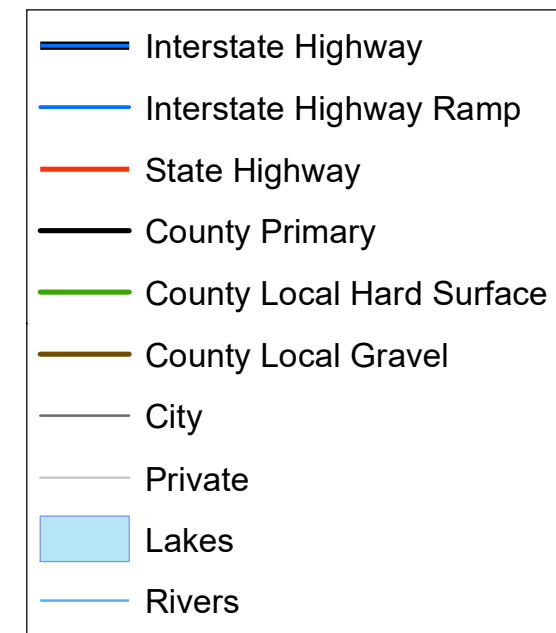

Fredonia Township

Roadway Classifications

Map Created by: Calhoun County GIS
315 W Green St, Marshall MI 49068 | 269-781-0749
Updated: 5/4/2023