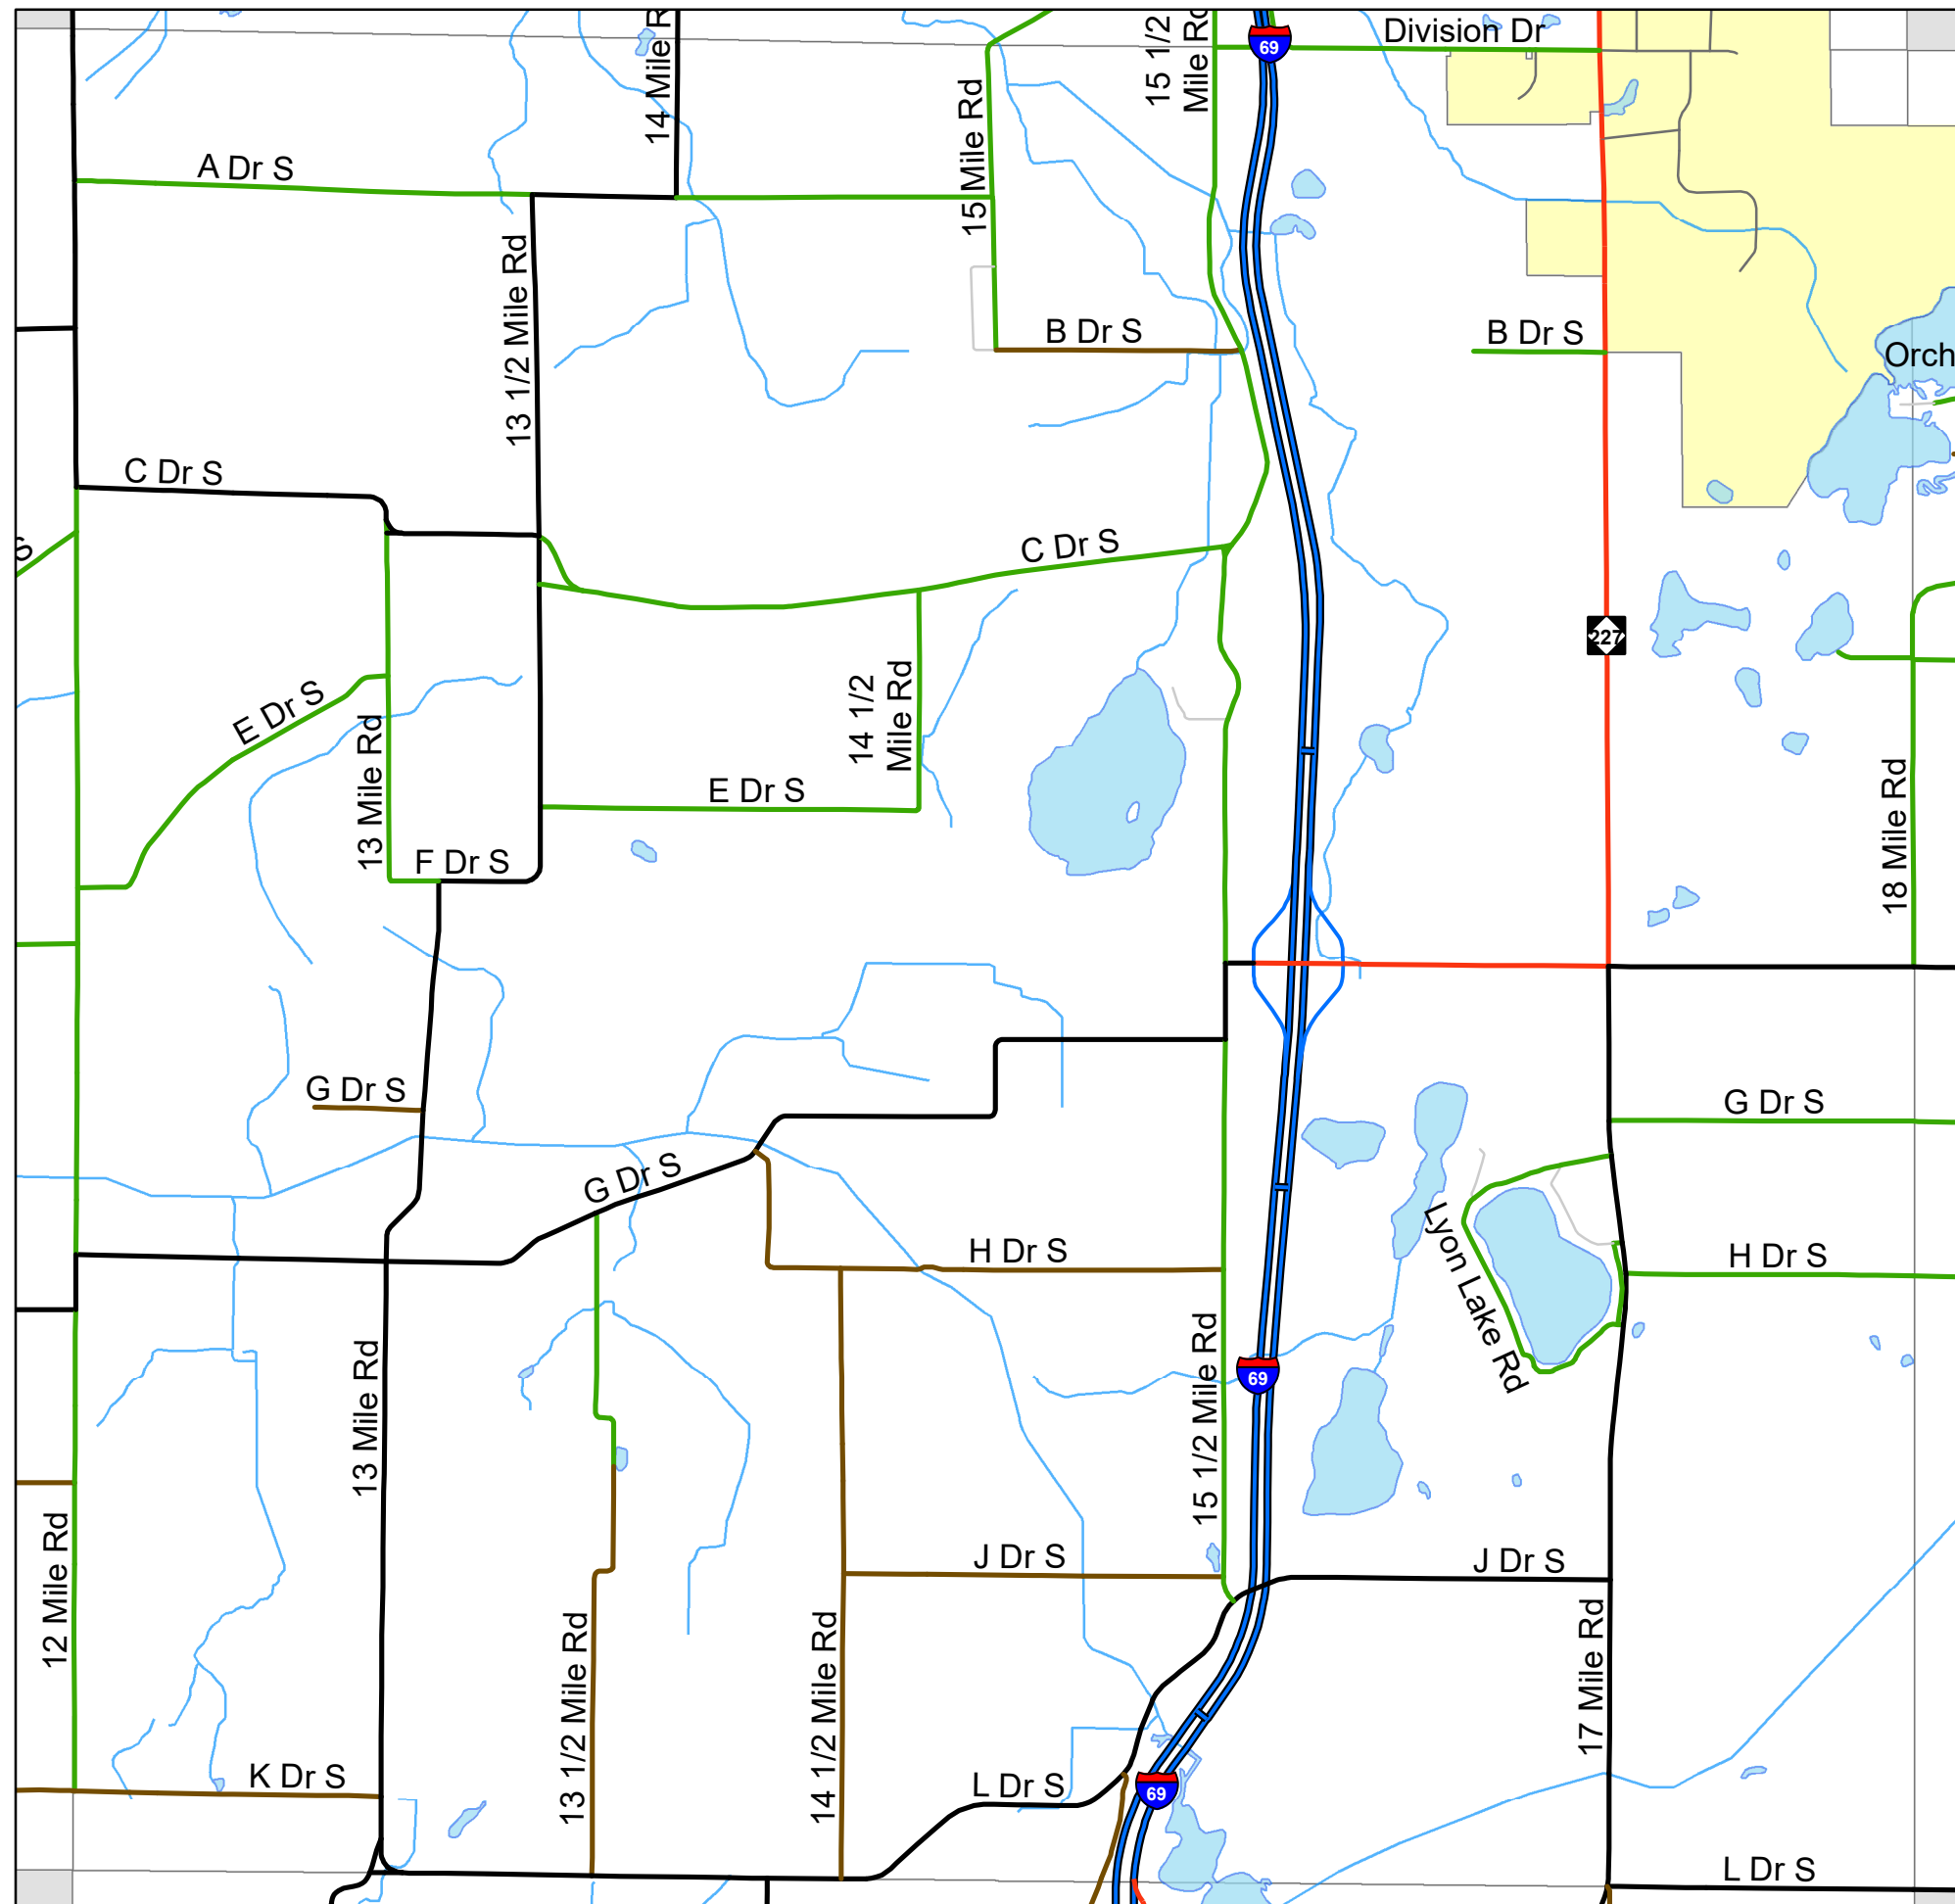

Fredonia Township

Roadway Classifications

Map Created by: Calhoun County GIS
315 W Green St, Marshall MI 49068 | 269-781-0749
Updated: 5/4/2023